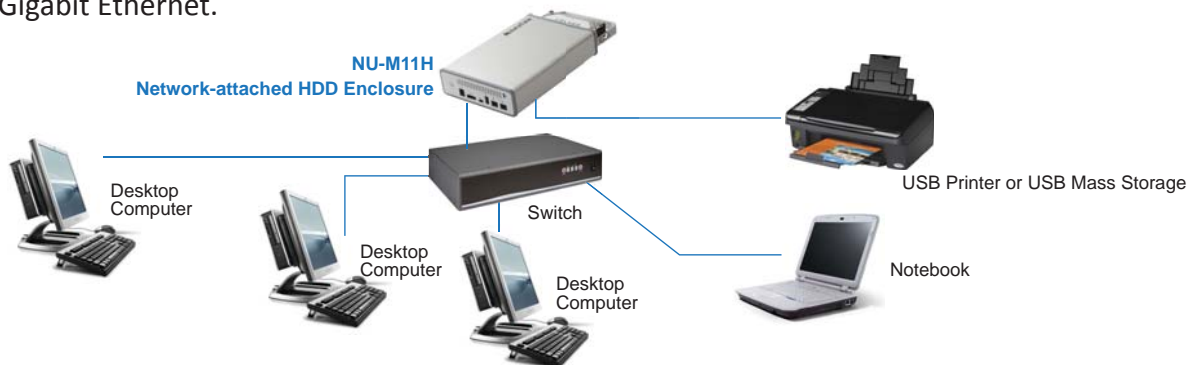

The patented SmartGuider* integrates sleek handle and auto-limiting segmented screws which prevents HDD damages from over-tightening, enabling flexibility in removal and insertion of the HDDs with ease. The lasso foot design in two edges allows entire enclosure positioned stably on the desk top. The Twist Locks secures HDD's position when the external HDD is moving around. The open-back design is especially suitable for power users who swap HDDs often, and eliminates the need of fan.

DataTale 3.5" HDD Enclosures includes,

TQ-M12H USB/eSATA/1394a/1394b HDD Enclosure

The TQ-M12H equips with four interfaces, including USB 2.0, eSATA, 1394a, and 1394b, allowing immediate operations in all host configurations.

TD-M11H USB/eSATA HDD Enclosure

The TD-M11H provides two popular interfaces, enabling use of a SATA HDD with any host system that has the most popular USB2.0 or eSATA connection.

NU-M11H Network-attached HDD Enclosure

The NU-M11H network HDD enclosure offers shared storage capacity without hassle, allowing music, photos and videos to be shared among MAC, Windows and Linux over a Gigabit Ethernet.

The USB host port can connect to a USB device, such as a extra HDD or card reader to expand storage capacity or a USB printer.