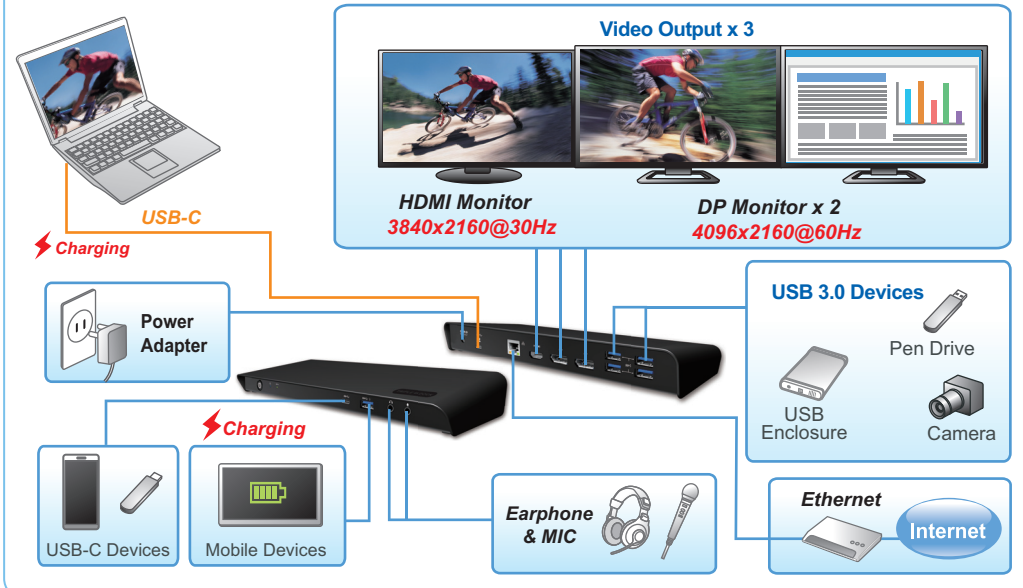

Application

GOOD WAY TECHNOLOGY CO., LTD.

3F, No. 135, Ln. 235, Baociao Rd., Sindian Dist., New Taipei City 231, Taiwan
Tel: 886-2-8919-1200 Fax: 886-2-8919-1220-1
http://www.goodway.com.tw E-mail:sales@goodway.com.tw

* Specification is subject to change without further notice.