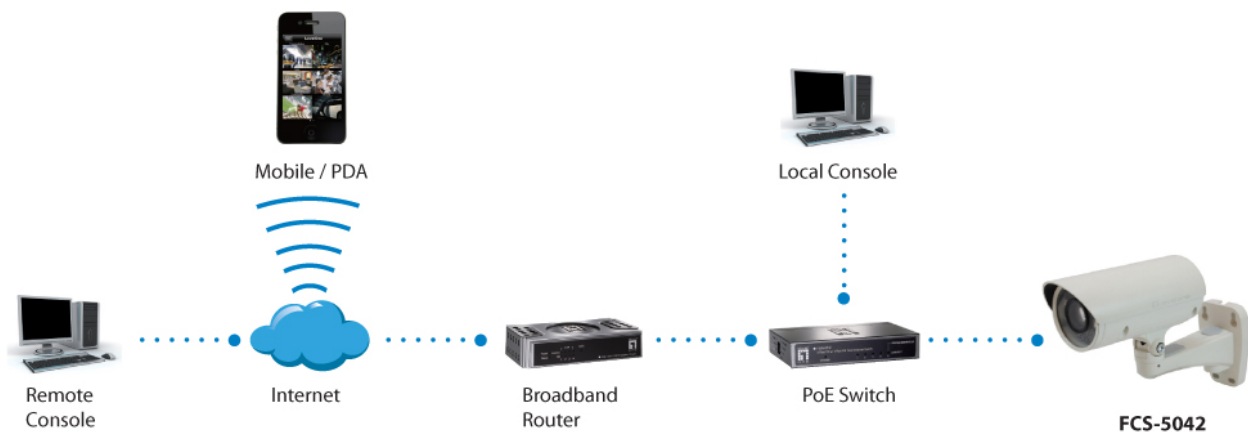

## Others

**Approval and Compliance:**

CE, FCC

**Deployment:**

Wall/Ceiling Mount

**Operation Systems:**

Microsoft Windows 7/Vista/XP/windows8

**Viewing System Requirements:**

Browser: Internet Explorer 6.x or above, Firefox, Chrome, Safari

Cell phone: 3GPP player

Real Player: 10.5 or above

Quick Time 6.5 or above

---

**Diagram**

---

**Order Information**

FCS-5042

---

**Package Contents**

Power Adapter

Mounting Kit

Screw Kit

Quick Installation Guide

Resource CD (User Manual, Utility, 64-CH Monitoring Software)