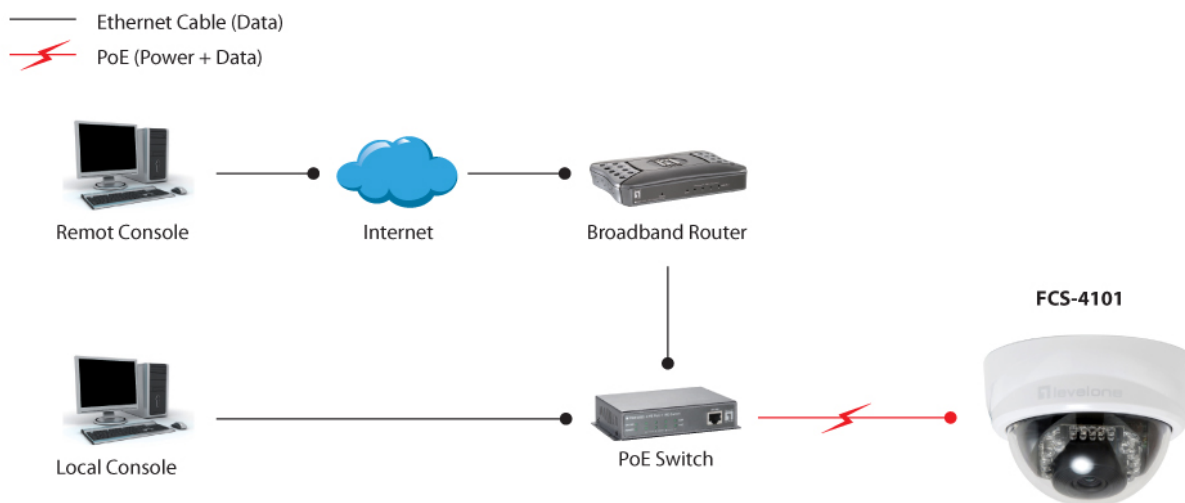

Approval and Compliance:

CE, FCC

Deployment:

Desktop/Ceiling Mount

Operation Systems:

Microsoft Windows 7/Vista/XP

Viewing System Requirements:

Browser: Internet Explorer 6.x or above, Firefox, Chrome, Safari

Cell phone: 3GPP player

Real Player: 10.5 or above

Quick Time 6.5 or above

Diagram

Order Information

FCS-4101

Package Contents

Power Adapter

Mounting Kit

Screw Kit

Quick Installation Guide

Resource CD (User Manual, Utility, 64-CH Monitoring Software)