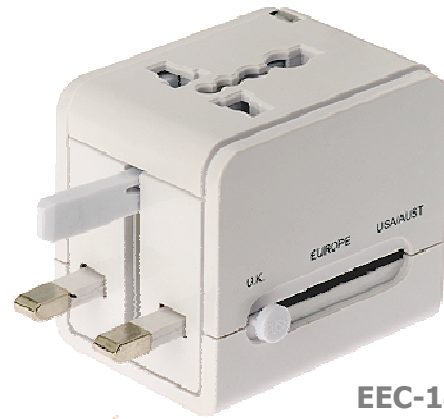

## USB Travel Charger

### EEC-148U - USB Travel Adapter

USB Travel Adapter is a powerful all-in-one solution with built-in 4 plugs and shuttered universal outlet to allow connecting laptop, mobile phones, cameras or other travelling 6Vdc powered devices. The Patented USB Travel Adapter can be used as an adapted USB charger simultaneously in more than 150 countries.

EEC-148U