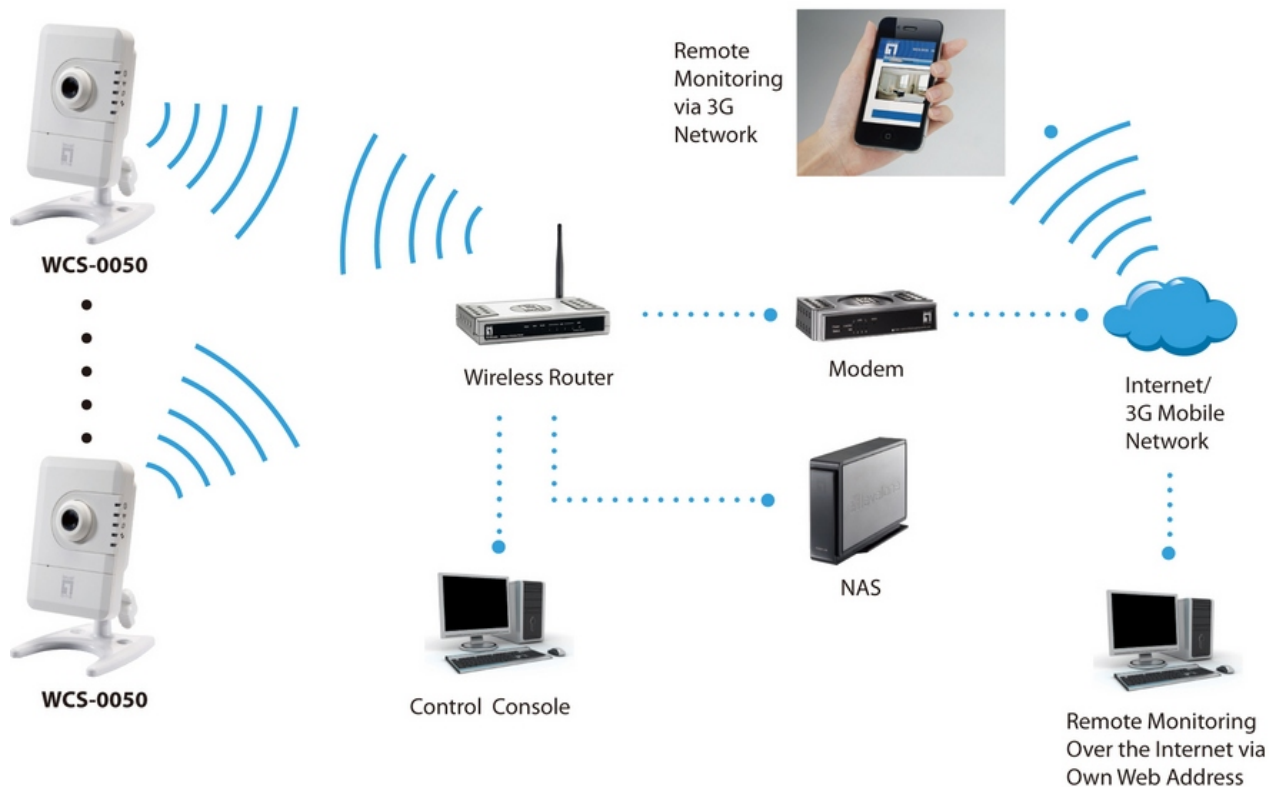

WCS-0050 Version: 1

150Mbps Wireless Megapixel Network Camera

The LevelOne WCS-0050 is a quality yet cost-effective surveillance solution for home and office. It is designed for easy and flexible installation, provides choice of either a 150Mbps wireless or a wired connection to the network and a WPS (Wi-Fi protected setup) button to secure the wireless connection through a flip of one push. The WCS-0050 supports 2 simultaneously individual video streams for quality needs and bandwidth constraints. Moreover, the free PC-based 64-channel monitoring software with iPhone/Android phone App within the package helps to manage multiple cameras simultaneously and offers easy mobile viewing.

- AGC/AWB/AES

- Flip & Mirror

- Privacy Mask

- Time Stamp and Text Caption Overlay

Image Layout:

Streaming: Up to 2 video streams

Motion Detection: 3 Detection Zones

Audio:

Deployment:

Desktop/Wall/Ceiling Mount

Operation Systems:

Microsoft Windows 7/Vista/XP

Viewing System Requirements:

Browser: Internet Explorer 6.x or above

Cell phone: 3GPP player

Real Player: 10.5 or above

Quick Time 6.5 or above

Diagram

Order Information

WCS-0050

Package Contents

Power Adapter
RJ45 Ethernet Cable
Bracket
Quick Installation Guide
Resource CD (User Manual, Utility, 64-CH Monitoring Software)