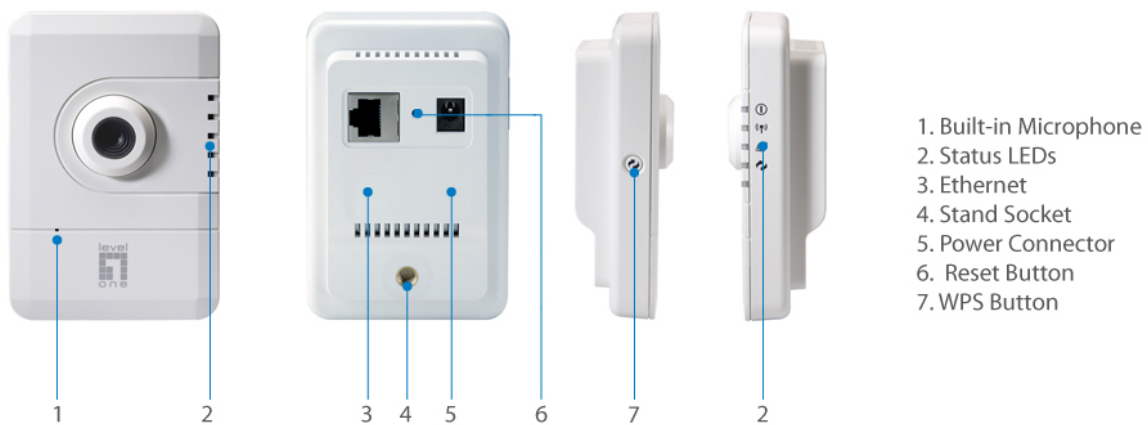

WCS-0050 Version: 1

150Mbps Wireless Megapixel Network Camera

The LevelOne WCS-0050 is a quality yet cost-effective surveillance solution for home and office. It is designed for easy and flexible installation, provides choice of either a 150Mbps wireless or a wired connection to the network and a WPS (Wi-Fi protected setup) button to secure the wireless connection through a flip of one push. The WCS-0050 supports 2 simultaneously individual video streams for quality needs and bandwidth constraints. Moreover, the free PC-based 64-channel monitoring software with iPhone/Android phone App within the package helps to manage multiple cameras simultaneously and offers easy mobile viewing.

Key Features

- Megapixel (1280 x 800) high-definition resolution
- Supports iPhone/smartphone/PDA remote viewing over the Internet
- Compatible with IEEE 802.11b/g/n wireless standards
- Provides wireless speed up to 150Mbps
- Compression: H.264/MPEG-4/MJPEG
- Supports 2 video streams simultaneously
- Easy Internet monitoring via configuration free Level1DNS™ service
- Supports motion detection and event notification via e-mail or FTP
- Simple wireless connectivity and security with WPS push button
- Free 64-channel monitoring software included (supports iCamSecure App)