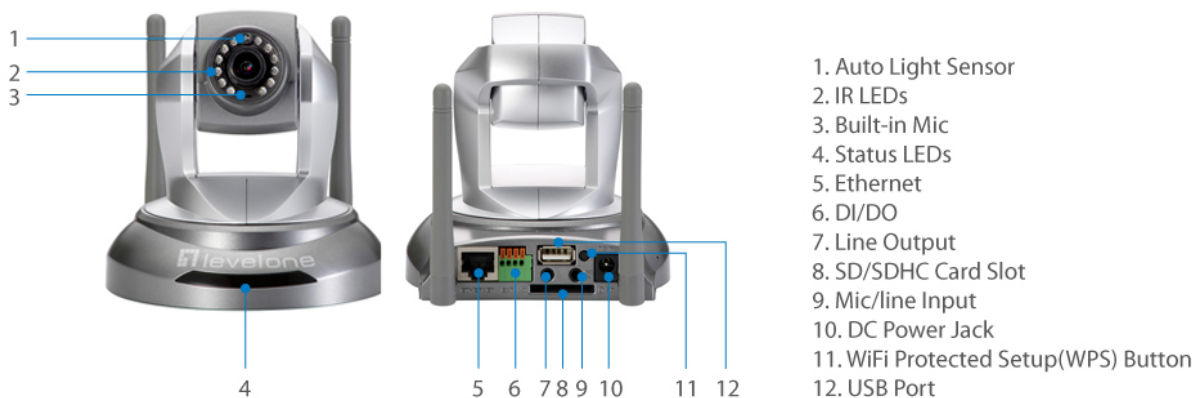

WCS-6050 Version: 1

5-Megapixel Day/Night Wireless P/T Network Camera

The LevelOne WCS-6050 is a quality yet cost-effective surveillance solution for the home and office. It is designed for easy and flexible installation, provides a choice of either a 150Mbps wireless or wired connection and a WPS (Wi-Fi protected setup) button to secure the wireless connection with just the push of a button, and the motorized Pan and Tilt provides a viewing angle of $\pm 355^\circ$ pan and $\pm 135^\circ$ tilt. Equipped with a 5-Megapixel sensor and built-in IR cut filter/IR illuminator LEDs, the camera provides high resolution quality and sharp sensitivity – ideal for security applications both day and night.

The WCS-6050 is equipped with many advanced features such as Level1DNS™ Service, DI/DO for external alarm and sensor, a micro SD/SDHC card slot and USB interface for local storage, built-in microphone and external speaker for 2-way audio communications. Moreover, users can also set up 16 motion detection regions with the camera, each with adjustable size and sensitivity. When motion is detected at the specified regions, the system can send an E-mail alert or send captured images via FTP upload to a designated storage server. The WCS-6050 is indisputably the top choice for reliable and high performance surveillance.

Key Features

- 5-Megapixel (2560x1920) high-definition resolution
- Compatible with IEEE 802.11b/g/n wireless standards
- Built-in infrared LEDs for night viewing up to 10m
- Supports 355° pan and 135° tilt
- Compression: H.264/MJPEG
- Supports 2 video streams simultaneously

1 x DC Power Jack

I/O terminal block (1 DI/1 DO)

Modularity:

1 x SD/SDHC card slot

Button:

WPS Button, Reset Button

Indicator:

Power, Link