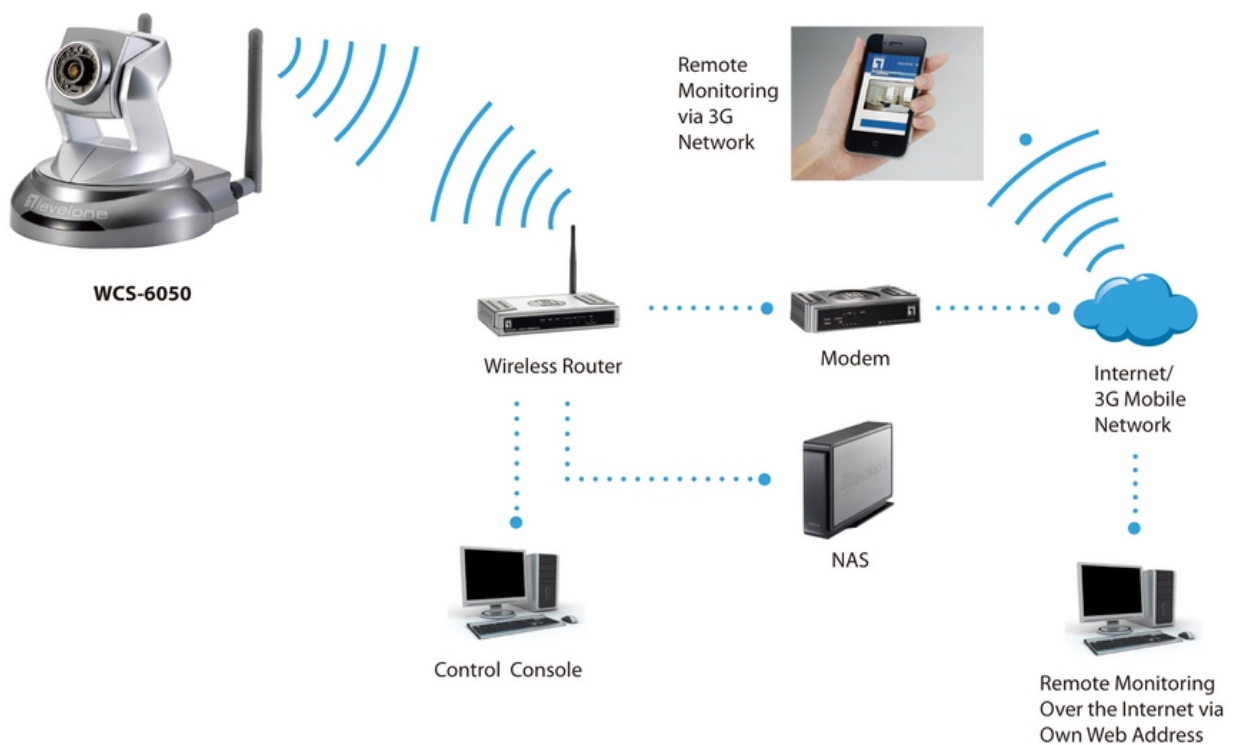

The WCS-6050 is equipped with many advanced features such as Level1DNS™ Service, DI/DO for external alarm and sensor, a micro SD/SDHC card slot and USB interface for local storage, built-in microphone and external speaker for 2-way audio communications. Moreover, users can also set up 16 motion detection regions with the camera, each with adjustable size and sensitivity. When motion is detected at the specified regions, the system can send an E-mail alert or send captured images via FTP upload to a designated storage server. The WCS-6050 is indisputably the top choice for reliable and high performance surveillance.

Video:

Image Setting: - Adjustable image size, quality and bit rate
- Configurable brightness, sharpness, contrast, saturation, white balance and exposure
- AGC/AWB/AES
- Flip & Mirror
- Time Stamp
Streaming: Up to 2 video streams
Motion Detection: 16 Detection Zones

Approval and Compliance:

CE, FCC

Deployment:

Desktop/Ceiling Mount

Operation Systems:

Microsoft Windows 7/Vista/XP

Viewing System Requirements:

Browser: Internet Explorer 6.x or above, Firefox, Chrome, Safari

Cell phone: 3GPP player

Real Player: 10.5 or above

Quick Time 6.5 or above

Diagram

Order Information

WCS-6050

Package Contents

Power Adapter