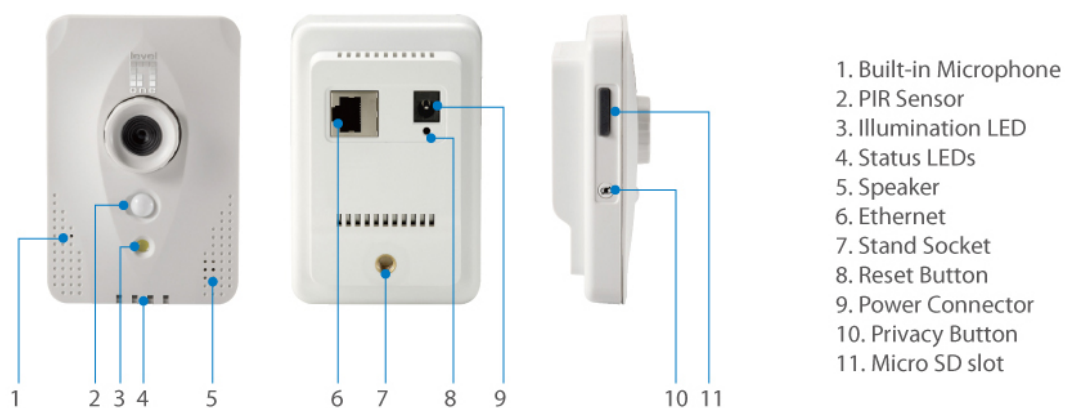

## Megapixel PIR Lighting PoE Network Camera

LevelOne FCS-0031 is a fixed day camera with super image quality for home security and surveillance. It provides a distinct and stylish exterior mount unit with excellent features and quality, allowing plenty support of applications and wide area of coverage. Built-in cutting edge technology of remote viewing, users are allowed to have flexible remote live views of up to 16 cameras monitored simultaneously from a central web interface. With the megapixel progressive sensor and white LED, FCS-0031 comes with high resolution quality and sharp sensitivity - a perfect solution for securing your home and office.

In addition, the FCS-0031 provides many advanced features, including human detection sensor (PIR), Micro SD card slot and Privacy button. The FCS-0031 complies with 802.3af PoE standard and supports flexible deployment, even in locations without power outlet.

With an "Easy Installation Wizard", this LevelOne IP camera is very user-friendly, perfect for both home and business use. It is also embedded with a high-performance image sensor and CPU. The FCS-0031 supports H.264, MPEG4 and MJPEG video compression, providing a high resolution at 640x400 or 1280x800 for high-quality video and real-time viewing.

### Key Features

- Megapixel (1280 x 800) high-definition resolution
- IEEE 802.3af PoE compliant to simplify deployment and installation
- Built-in PIR sensor for human temperature detection

- Built-in white LED for auto-illuminating motion detected area
- Built-in microphone and speaker for 2-way audio communication
- Easy Internet monitoring via configuration free Level1DNS™ service
- Compression: H.264/MPEG-4/MJPEG
- Simple audio/video on/off with one-push Privacy Button
- Built-in Micro SD/SDHC card slot for local storage
- Free 64-channel monitoring software included (supports iCamSecure App)