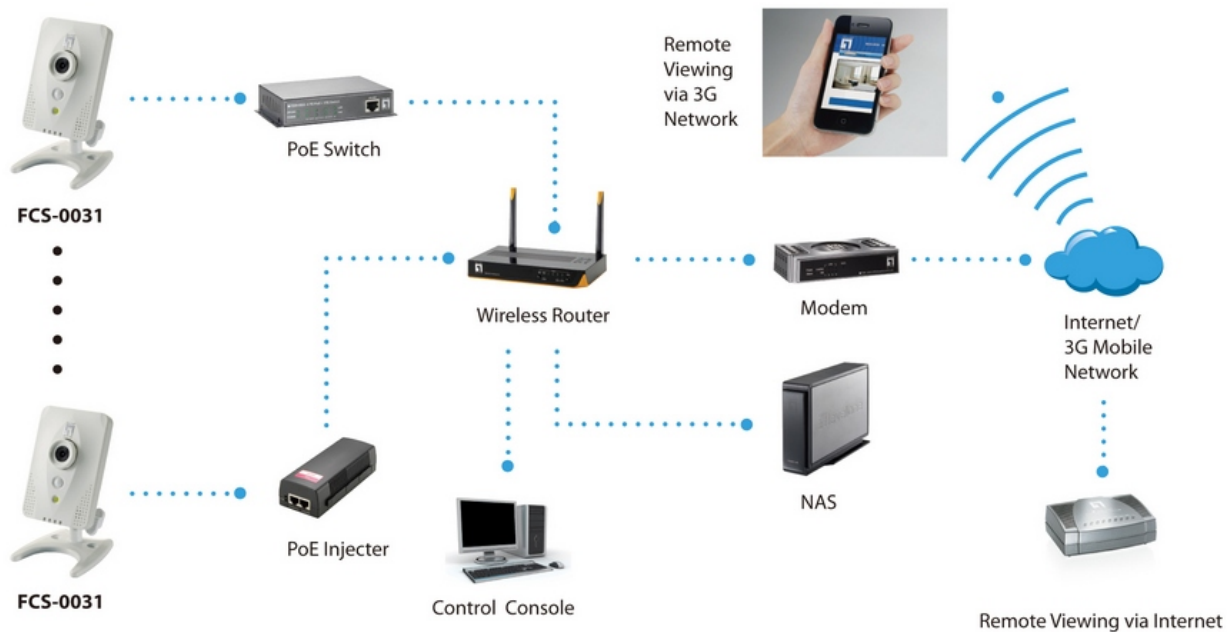

Diagram

Order Information

FCS-0031

Package Contents

Power Adapter
RJ45 Ethernet Cable
Quick Installation Guide
Resource CD (User Manual, Utility, 64-CH Monitoring Software)