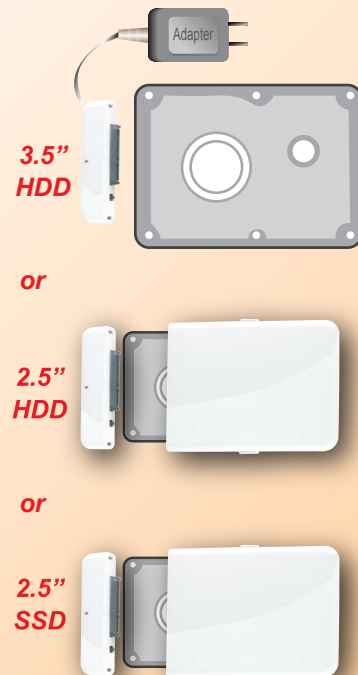

# HDD Enclosure

- ▶ PD-2624i-U3
- ▶ USB 3.0
- ▶ Glossy Design

- **Safety Ejection**  
Prevent Dropping When HDD Installed

- **Smart Button**  
Easy 2.5"/3.5" HDD Exchanged

★ Patent pending

## ▶ Feature

- USB 3.0 Interface (5 Gbps)
- Multi-Function Connector
- Feather-Light Weight
- Screwless Design
- Tool Free Design
- Hot-Swappable
- LED Indicator
- Plug & Play
- Mobile

## ▶ Specifications

<b>HDD Support</b>	2.5" 9.5mm Height SATA HDD
	2.5" 9.5mm Height SATA SSD
	3.5" SATA HDD
<b>External Interface</b>	USB 3.0
<b>Housing Material</b>	Plastic
<b>Power Source</b>	USB Type A-Micro B Y-Cable
	For 3.5" HDD (Adaptor is required)
<b>Safety Approved</b>	CE / FCC / RoHS
<b>Dimension</b>	124.6 x 81.8 x 15 mm
<b>System Compatible</b>	Win/Mac/Linux